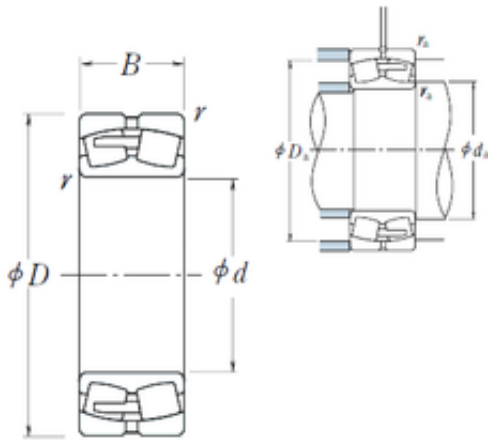

China Lm8uu Bearing Supplier

23932CAE4 NSK Spherical Roller Bearing

Bearing No. 23932CAE4

Size	160x220x45 mm
Bore Diameter	160 mm
Outer Diameter	220 mm
Width	45 mm
d	160 mm
D	220 mm
B	45 mm
C	45 mm
r min.	2 mm
da min.	170 mm
Da min	203 mm
Da max.	210 mm
ra max.	2 mm
Weight	4,97 Kg
Basic dynamic load rating (C)	360 kN
Basic static load rating (C0)	675 kN
(Grease) Lubrication Speed	1400 r/min
(Oil) Lubrication Speed	1800 r/min
Calculation factor (e)	0,18
Calculation factor (Y0)	3,7
Calculation factor (Y2)	5,6

23932CAE4 Bearing 2D drawings and 3D CAD models