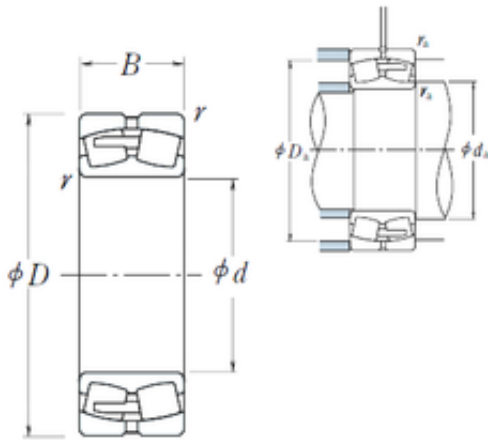

China Lm8uu Bearing Supplier

22338CAE4 NSK Spherical Roller Bearing

Bearing No. 22338CAE4

Size	190x400x132 mm
Bore Diameter	190 mm
Outer Diameter	400 mm
Width	132 mm
d	190 mm
D	400 mm
B	132 mm
C	132 mm
r min.	5 mm
da min.	212 mm
Da min	338 mm
Da max.	378 mm
ra max.	4 mm
Weight	77,6 Kg
Basic dynamic load rating (C)	1890 kN
Basic static load rating (C0)	2590 kN
(Grease) Lubrication Speed	900 r/min
(Oil) Lubrication Speed	1100 r/min
Calculation factor (e)	0,34
Calculation factor (Y0)	1,9
Calculation factor (Y2)	2,9

22338CAE4 Bearing 2D drawings and 3D CAD models