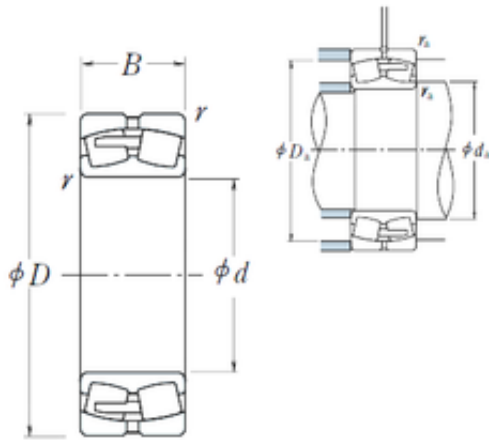

China Lm8uu Bearing Supplier

23940CAE4 NSK Spherical Roller Bearing

Bearing No. 23940CAE4

Size	200x280x60 mm
Bore Diameter	200 mm
Outer Diameter	280 mm
Width	60 mm
d	200 mm
D	280 mm
B	60 mm
C	60 mm
r min.	2,1 mm
da min.	212 mm
Da min	258 mm
Da max.	268 mm
ra max.	2 mm
Weight	11 Kg
Basic dynamic load rating (C)	570 kN
Basic static load rating (C0)	1060 kN
(Grease) Lubrication Speed	1100 r/min
(Oil) Lubrication Speed	1400 r/min
Calculation factor (e)	0,2
Calculation factor (Y0)	3,3
Calculation factor (Y2)	5,1

23940CAE4 Bearing 2D drawings and 3D CAD models