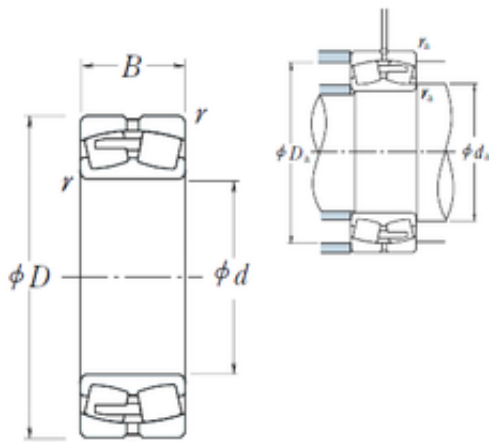

### 23948CAE4 NSK Spherical Roller Bearing

Bearing No. 23948CAE4

Size	240x320x60 mm
Bore Diameter	240 mm
Outer Diameter	320 mm
Width	60 mm
d	240 mm
D	320 mm
B	60 mm
C	60 mm
r min.	2,1 mm
da min.	252 mm
Da min	298 mm
Da max.	308 mm
ra max.	2 mm
Weight	13,3 Kg
Basic dynamic load rating (C)	635 kN
Basic static load rating (C0)	1300 kN
(Grease) Lubrication Speed	950 r/min
(Oil) Lubrication Speed	1200 r/min
Calculation factor (e)	0,17
Calculation factor (Y0)	3,9
Calculation factor (Y2)	6

23948CAE4 Bearing 2D drawings and 3D CAD models