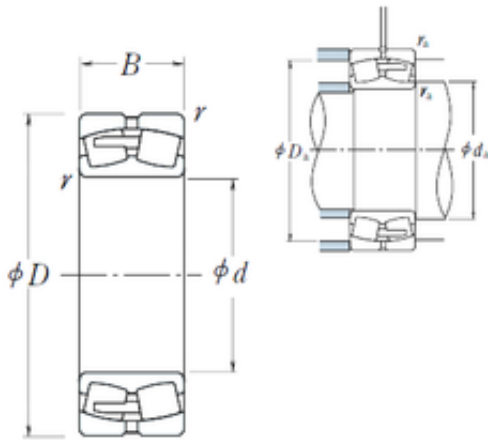

China Lm8uu Bearing Supplier

24052CAE4 NSK Spherical Roller Bearing

Bearing No. 24052CAE4

Size	260x400x140 mm
Bore Diameter	260 mm
Outer Diameter	400 mm
Width	140 mm
d	260 mm
D	400 mm
B	140 mm
C	140 mm
r min.	4 mm
da min.	278 mm
Da min	348 mm
Da max.	382 mm
ra max.	3 mm
Weight	62,6 Kg
Basic dynamic load rating (C)	1810 kN
Basic static load rating (C0)	3500 kN
(Grease) Lubrication Speed	630 r/min
(Oil) Lubrication Speed	850 r/min
Calculation factor (e)	0,32
Calculation factor (Y0)	2,1
Calculation factor (Y2)	3,1

24052CAE4 Bearing 2D drawings and 3D CAD models