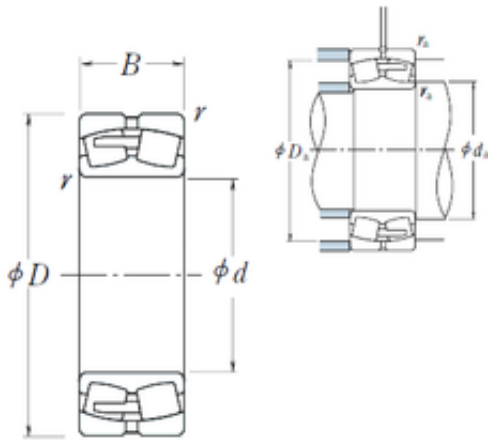

China Lm8uu Bearing Supplier

22352CAE4 NSK Spherical Roller Bearing

Bearing No. 22352CAE4

Size	260x540x165 mm
Bore Diameter	260 mm
Outer Diameter	540 mm
Width	165 mm
d	260 mm
D	540 mm
B	165 mm
C	165 mm
r min.	6 mm
da min.	288 mm
Da min	462 mm
Da max.	512 mm
ra max.	5 mm
Weight	180 Kg
Basic dynamic load rating (C)	3100 kN
Basic static load rating (C0)	4600 kN
(Grease) Lubrication Speed	630 r/min
(Oil) Lubrication Speed	800 r/min
Calculation factor (e)	0,32
Calculation factor (Y0)	2,1
Calculation factor (Y2)	3,2

22352CAE4 Bearing 2D drawings and 3D CAD models