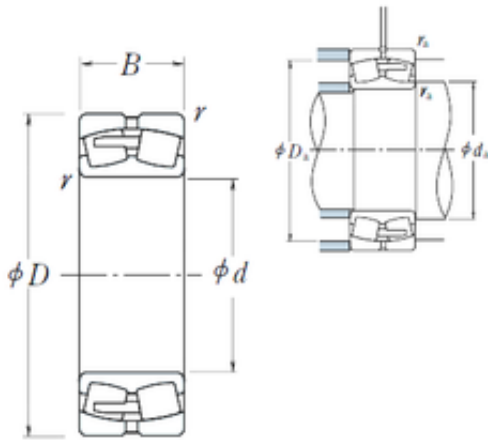

China Lm8uu Bearing Supplier

23256CAE4 NSK Spherical Roller Bearing

Bearing No. 23256CAE4

Size	280x500x176 mm
Bore Diameter	280 mm
Outer Diameter	500 mm
Width	176 mm
d	280 mm
D	500 mm
B	176 mm
C	176 mm
r min.	5 mm
da min.	302 mm
Da min	425 mm
Da max.	478 mm
ra max.	4 mm
Weight	147 Kg
Basic dynamic load rating (C)	2880 kN
Basic static load rating (C0)	4900 kN
(Grease) Lubrication Speed	530 r/min
(Oil) Lubrication Speed	670 r/min
Calculation factor (e)	0,35
Calculation factor (Y0)	1,9
Calculation factor (Y2)	2,9

23256CAE4 Bearing 2D drawings and 3D CAD models