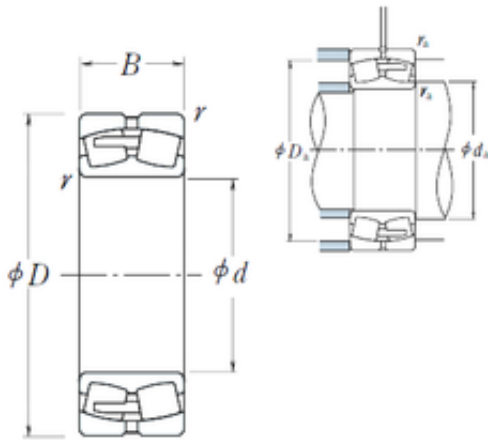

China Lm8uu Bearing Supplier

24060CAE4 NSK Spherical Roller Bearing

Bearing No. 24060CAE4

Size	300x460x160 mm
Bore Diameter	300 mm
Outer Diameter	460 mm
Width	160 mm
d	300 mm
D	460 mm
B	160 mm
C	160 mm
r min.	4 mm
da min.	318 mm
Da min	400 mm
Da max.	442 mm
ra max.	3 mm
Weight	93,6 Kg
Basic dynamic load rating (C)	2310 kN
Basic static load rating (C0)	4600 kN
(Grease) Lubrication Speed	530 r/min
(Oil) Lubrication Speed	710 r/min
Calculation factor (e)	0,32
Calculation factor (Y0)	2
Calculation factor (Y2)	3,1

24060CAE4 Bearing 2D drawings and 3D CAD models