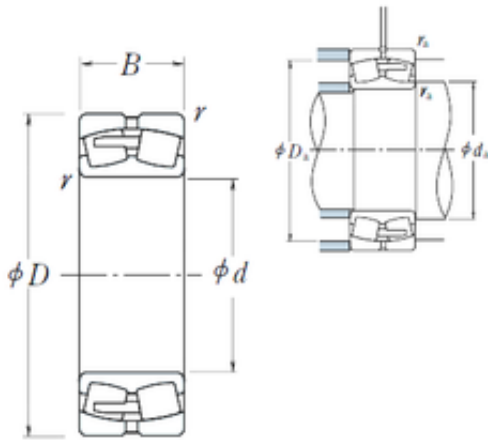

China Lm8uu Bearing Supplier

24160CAE4 NSK Spherical Roller Bearing

Bearing No. 24160CAE4

| | |
|-------------------------------|----------------|
| Size | 300x500x200 mm |
| Bore Diameter | 300 mm |
| Outer Diameter | 500 mm |
| Width | 200 mm |
| d | 300 mm |
| D | 500 mm |
| B | 200 mm |
| C | 200 mm |
| r min. | 5 mm |
| da min. | 322 mm |
| Da min | 423 mm |
| Da max. | 478 mm |
| ra max. | 4 mm |
| Weight | 152 Kg |
| Basic dynamic load rating (C) | 3100 kN |
| Basic static load rating (C0) | 5800 kN |
| (Grease) Lubrication Speed | 500 r/min |
| (Oil) Lubrication Speed | 670 r/min |
| Calculation factor (e) | 0,38 |
| Calculation factor (Y0) | 1,7 |
| Calculation factor (Y2) | 2,6 |

24160CAE4 Bearing 2D drawings and 3D CAD models