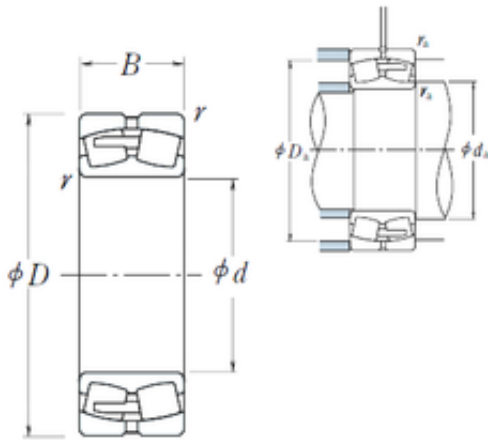

China Lm8uu Bearing Supplier

24168CAE4 NSK Spherical Roller Bearing

Bearing No. 24168CAE4

Size	340x580x243 mm
Bore Diameter	340 mm
Outer Diameter	580 mm
Width	243 mm
d	340 mm
D	580 mm
B	243 mm
C	243 mm
r min.	5 mm
da min.	362 mm
Da min	489 mm
Da max.	558 mm
ra max.	4 mm
Weight	257 Kg
Basic dynamic load rating (C)	4250 kN
Basic static load rating (C0)	7900 kN
(Grease) Lubrication Speed	430 r/min
(Oil) Lubrication Speed	560 r/min
Calculation factor (e)	0,4
Calculation factor (Y0)	1,7
Calculation factor (Y2)	2,5

24168CAE4 Bearing 2D drawings and 3D CAD models