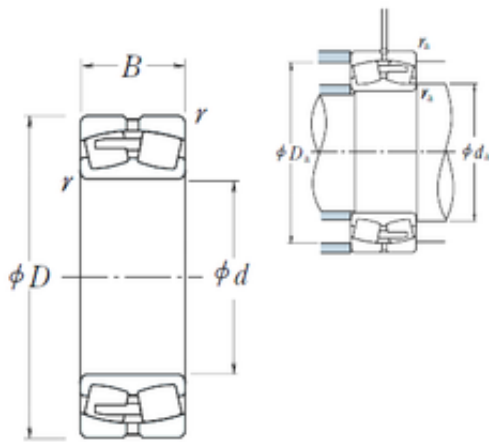

China Lm8uu Bearing Supplier

24072CAE4 NSK Spherical Roller Bearing

Bearing No. 24072CAE4

Size	360x540x180 mm
Bore Diameter	360 mm
Outer Diameter	540 mm
Width	180 mm
d	360 mm
D	540 mm
B	180 mm
C	180 mm
r min.	5 mm
da min.	382 mm
Da min	476 mm
Da max.	518 mm
ra max.	4 mm
Weight	139 Kg
Basic dynamic load rating (C)	2930 kN
Basic static load rating (C0)	6100 kN
(Grease) Lubrication Speed	450 r/min
(Oil) Lubrication Speed	600 r/min
Calculation factor (e)	0,32
Calculation factor (Y0)	2,1
Calculation factor (Y2)	3,2

24072CAE4 Bearing 2D drawings and 3D CAD models