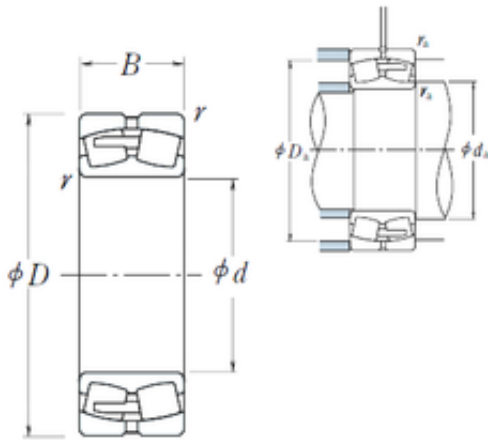

China Lm8uu Bearing Supplier

24080CAE4 NSK Spherical Roller Bearing

Bearing No. 24080CAE4

Size	400x600x200 mm
Bore Diameter	400 mm
Outer Diameter	600 mm
Width	200 mm
d	400 mm
D	600 mm
B	200 mm
C	200 mm
r min.	5 mm
da min.	422 mm
Da min	527 mm
Da max.	578 mm
ra max.	4 mm
Weight	193 Kg
Basic dynamic load rating (C)	3600 kN
Basic static load rating (C0)	7600 kN
(Grease) Lubrication Speed	400 r/min
(Oil) Lubrication Speed	500 r/min
Calculation factor (e)	0,31
Calculation factor (Y0)	2,2
Calculation factor (Y2)	3,3

24080CAE4 Bearing 2D drawings and 3D CAD models