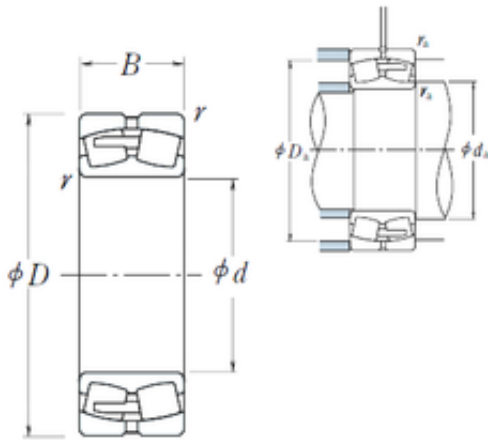

## China Lm8uu Bearing Supplier

### 23180CAE4 NSK Spherical Roller Bearing

Bearing No. 23180CAE4

|                               |                |
|-------------------------------|----------------|
| Size                          | 400x650x200 mm |
| Bore Diameter                 | 400 mm         |
| Outer Diameter                | 650 mm         |
| Width                         | 200 mm         |
| d                             | 400 mm         |
| D                             | 650 mm         |
| B                             | 200 mm         |
| C                             | 200 mm         |
| r min.                        | 6 mm           |
| da min.                       | 428 mm         |
| Da min                        | 569 mm         |
| Da max.                       | 622 mm         |
| ra max.                       | 5 mm           |
| Weight                        | 257 Kg         |
| Basic dynamic load rating (C) | 4150 kN        |
| Basic static load rating (C0) | 7900 kN        |
| (Grease) Lubrication Speed    | 380 r/min      |
| (Oil) Lubrication Speed       | 480 r/min      |
| Calculation factor (e)        | 0,29           |
| Calculation factor (Y0)       | 2,3            |
| Calculation factor (Y2)       | 3,4            |

23180CAE4 Bearing 2D drawings and 3D CAD models