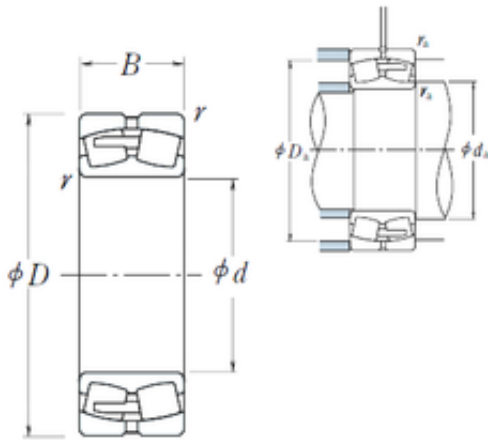

China Lm8uu Bearing Supplier

24084CAE4 NSK Spherical Roller Bearing

Bearing No. 24084CAE4

Size	420x620x200 mm
Bore Diameter	420 mm
Outer Diameter	620 mm
Width	200 mm
d	420 mm
D	620 mm
B	200 mm
C	200 mm
r min.	5 mm
da min.	442 mm
Da min	549 mm
Da max.	598 mm
ra max.	4 mm
Weight	199 Kg
Basic dynamic load rating (C)	3750 kN
Basic static load rating (C0)	8100 kN
(Grease) Lubrication Speed	380 r/min
(Oil) Lubrication Speed	480 r/min
Calculation factor (e)	0,31
Calculation factor (Y0)	2,1
Calculation factor (Y2)	3,2

24084CAE4 Bearing 2D drawings and 3D CAD models