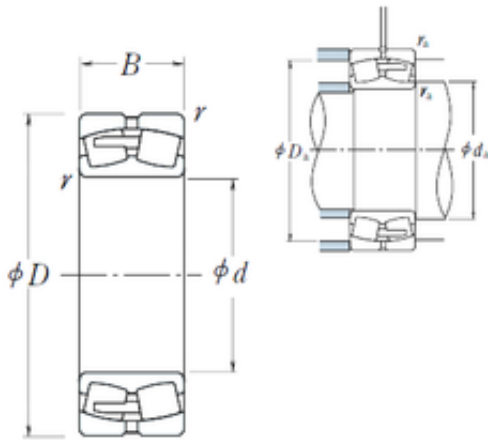

China Lm8uu Bearing Supplier

24096CAE4 NSK Spherical Roller Bearing

Bearing No. 24096CAE4

Size	480x700x218 mm
Bore Diameter	480 mm
Outer Diameter	700 mm
Width	218 mm
d	480 mm
D	700 mm
B	218 mm
C	218 mm
r min.	6 mm
da min.	508 mm
Da min	625 mm
Da max.	672 mm
ra max.	5 mm
Weight	270 Kg
Basic dynamic load rating (C)	4600 kN
Basic static load rating (C0)	10200 kN
(Grease) Lubrication Speed	320 r/min
(Oil) Lubrication Speed	430 r/min
Calculation factor (e)	0,3
Calculation factor (Y0)	2,2
Calculation factor (Y2)	3,4

24096CAE4 Bearing 2D drawings and 3D CAD models