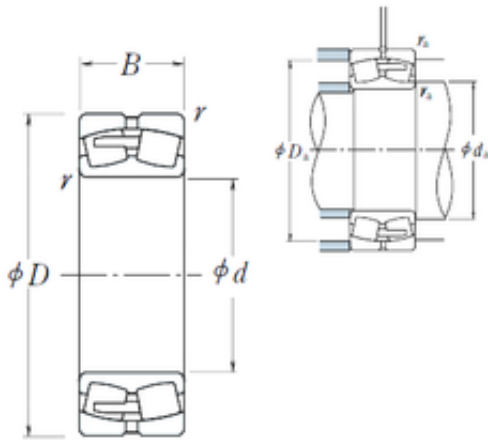

China Lm8uu Bearing Supplier

232/600CAE4 NSK Spherical Roller Bearing

Bearing No. 232/600CAE4

Size	600x1090x388 mm
Bore Diameter	600 mm
Outer Diameter	1090 mm
Width	388 mm
d	600 mm
D	1090 mm
B	388 mm
C	388 mm
r min.	9,5 mm
da min.	644 mm
Da min	923 mm
Da max.	1046 mm
ra max.	8 mm
Weight	1590 Kg
Basic dynamic load rating (C)	12700 kN
Basic static load rating (C0)	24900 kN
(Grease) Lubrication Speed	200 r/min
(Oil) Lubrication Speed	260 r/min
Calculation factor (e)	0,36
Calculation factor (Y0)	1,8
Calculation factor (Y2)	2,8

232/600CAE4 Bearing 2D drawings and 3D CAD models