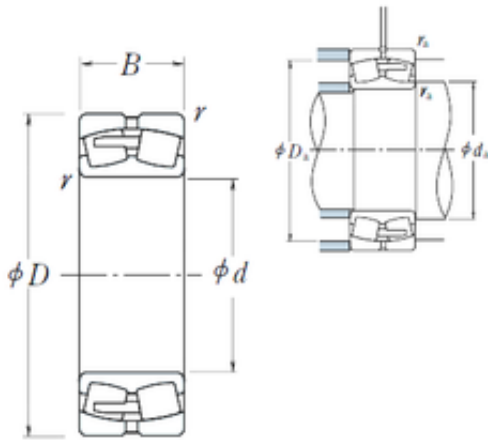

## 232/950CAE4 NSK Spherical Roller Bearing

Bearing No. 232/950CAE4

Size	950x1660x530 mm
Bore Diameter	950 mm
Outer Diameter	1660 mm
Width	530 mm
d	950 mm
D	1660 mm
B	530 mm
C	530 mm
r min.	15 mm
da min.	1014 mm
Da min	1428 mm
Da max.	1596 mm
ra max.	12 mm
Weight	4800 Kg
Basic dynamic load rating (C)	24700 kN
Basic static load rating (C0)	50500 kN
(Grease) Lubrication Speed	100 r/min
(Oil) Lubrication Speed	130 r/min
Calculation factor (e)	0,32
Calculation factor (Y0)	2,1
Calculation factor (Y2)	3,1

232/950CAE4 Bearing 2D drawings and 3D CAD models