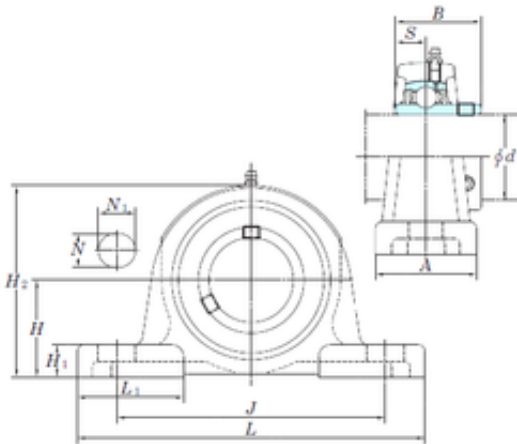

### Asahi NTN Koyo NSK SKF Timken Brand Pillow Block Bearing UCP201 P202 P203 P204 P205

Bearing No. UCP201

Bore Diameter	12 mm
Width	31 mm
d	12 mm
A	38 mm
B	31 mm
H	30,2 mm
H1	12 mm
H2	60 mm
J	95 mm
L	127 mm
L1	38 mm
N	13 mm
N1	18 mm
S	12,7 mm
Bolt (G)	M10
Weight	0,63 Kg
Basic dynamic load rating (C)	12,8 kN
Basic static load rating (C0)	6,65 kN
Bearing No.	UCP201
Bolt size	M10
Cr	12.8
C0r	6.65
f0	13.2
(Refer.)Unit mass(kg)	0.63

UCP201 Bearing 2D drawings and 3D CAD models

## China Lm8uu Bearing Supplier

Nipple size	1/4-28UNF
-------------	-----------