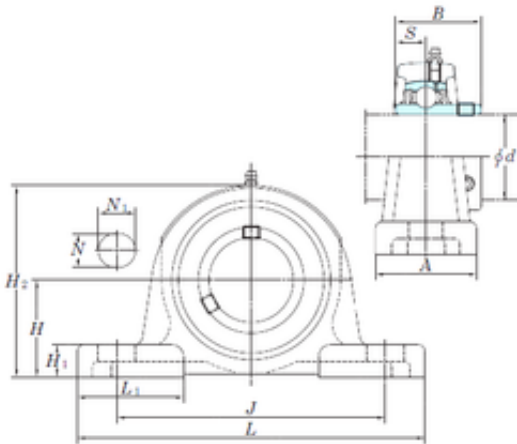

### NSK NTN Asahi Koyo Pillow Block Bearing Textile Machinery Bearings Housings UCP208 P209 P210 Bearing

Bearing No. UCP208

Bore Diameter	40 mm
Width	49,2 mm
d	40 mm
A	54 mm
B	49,2 mm
H	49,2 mm
H1	17 mm
H2	98 mm
J	137 mm
L	184 mm
L1	57 mm
N	17 mm
N1	21 mm
S	19 mm
Bolt (G)	M14
Weight	2 Kg
Basic dynamic load rating (C)	29,1 kN
Basic static load rating (C0)	17,8 kN
Bearing No.	UCP208
Bolt size	M14
Cr	29.1
C0r	17.8
f0	14.0
(Refer.)Unit mass(kg)	2.0

UCP208 Bearing 2D drawings and 3D CAD models

## China Lm8uu Bearing Supplier

Nipple size	1/4-28UNF
-------------	-----------