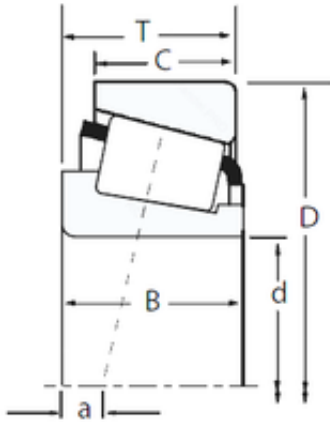

China Lm8uu Bearing Supplier

Pumps parts timken tapered roller bearing
15100/15250 15101/15250 15112/15245
15119/15249 timken bearings for sale

Bearing No. 15100/15250

Size	25.4x63.5x20.638 mm
Bore Diameter	25,4 mm
Outer Diameter	63,5 mm
Width	20,638 mm
d	25,4 mm
D	63,5 mm
T	20,638 mm
B	20,638 mm
C	15,875 mm
R	3,5 mm
r	1,3 mm

15100/15250 Bearing 2D drawings and 3D CAD models