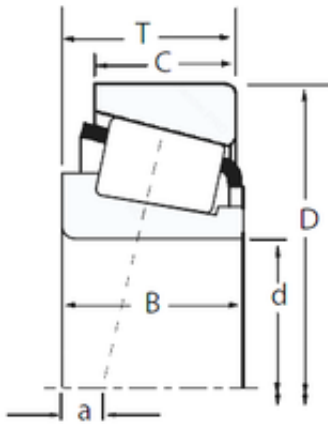

China Lm8uu Bearing Supplier

hot sale high quality Tapered Roller Bearing
30306 timken beraing

Bearing No. 30306

Size	30x72x20.75 mm
Bore Diameter	30 mm
Outer Diameter	72 mm
Width	20,75 mm
d	30 mm
D	72 mm
T	20,75 mm
B	19 mm
C	16 mm
R	1,5 mm
r	1,5 mm
Weight	0,39 Kg
Dynamic load rating radial (C)	67,7 kN
Calculation factor (e)	0,31

30306 Bearing 2D drawings and 3D CAD models