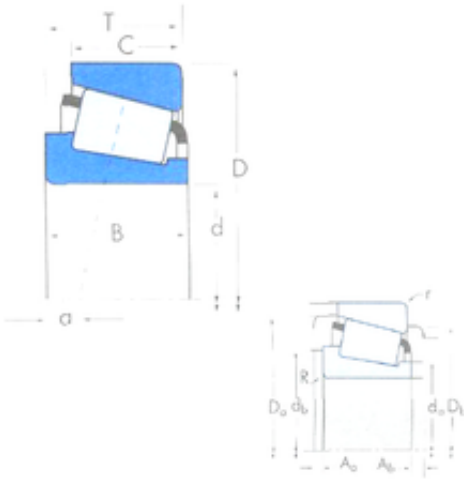

## China Lm8uu Bearing Supplier

High quality timken single row taper roller bearing 683/672 truck trailer Tapered roller bearing 594/592A timken for sale

683/672 Bearing 2D drawings and 3D CAD models

Bearing No. 683/672

Size	95.25x168.275x41.275 mm
Bore Diameter	95,25 mm
Outer Diameter	168,275 mm
Width	41,275 mm
d	95,25 mm
D	168,275 mm
T	41,275 mm
B	41,275 mm
C	30,162 mm
R	3,6 mm
r	3,3 mm
a -	2,8 mm
Da	160 mm
db	113 mm
da	106 mm
Db	149 mm
Aa	5 mm
Ab	2 mm
Weight	3,68 Kg
Basic static load rating (C0)	386 kN
Factor (G1)	182,5
Factor (G2)	37,3
Factor (Cg)	0,0284
Factor (K)	1,24
Basic dynamic load rating	63,5